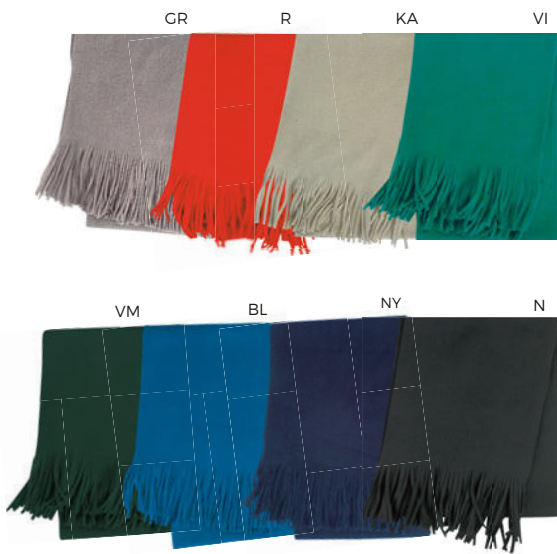

50/25 taglia unica XXL
M poliестere 100%

SSC1-SFC

TEXTILE & RAIN

NEW COLOR

K18000 € 2,56

LOGO mm
50x30

SCIARPA IN PILE
caldissima sciarpa in pile antipilling.

150/50 145x25 cm. circa