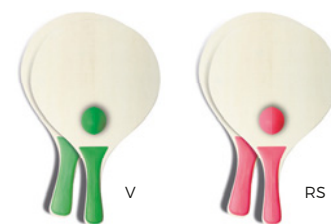

LOGO
mm

FRISBEE

Ø 130

100   Ø 23x2 cm.

(M) plastica

SSC

S26750

€ 3,53